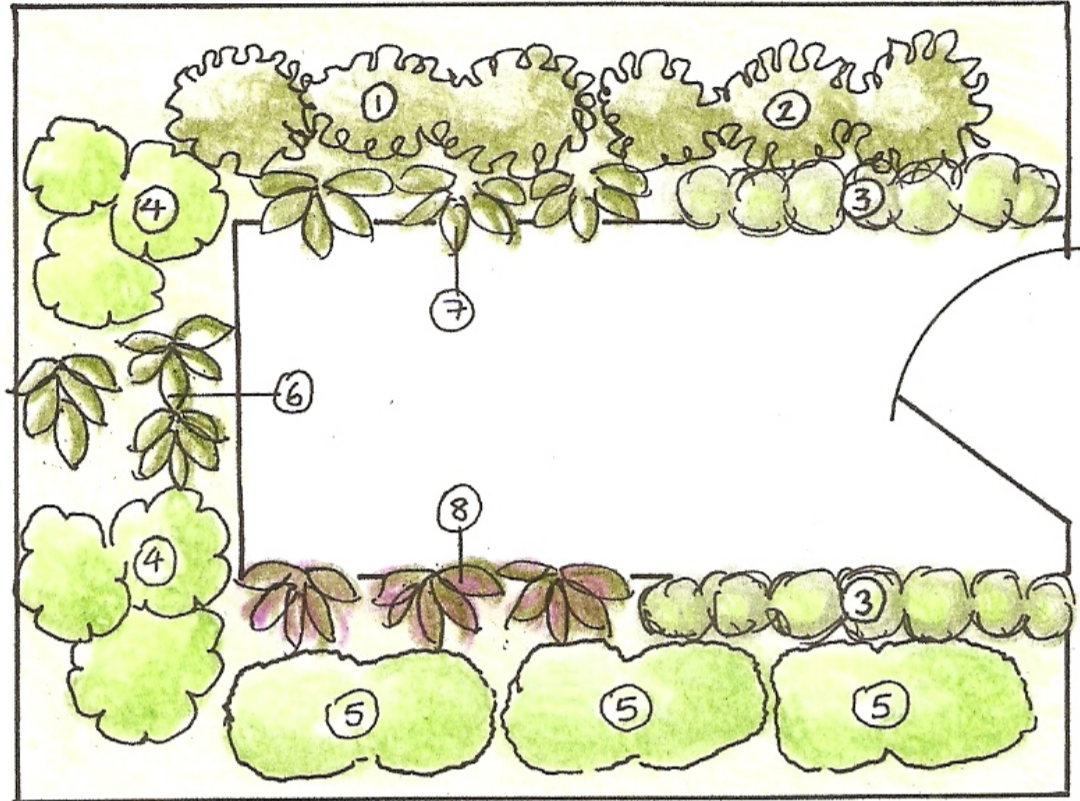

Kitchen Garden

Greenhouse Collection:
Standard greenhouse 2.4m x 1.8m

- 1: Tomato 'Gardeners' Delight'
- 2: Tomato 'Golden Cherry'
- 3: Lettuces
- 4: Melon 'Angel' trained up vertical supports
- 5: Cucumber 'Femspot'
- 6: Chilli pepper 'Hungarian Hot Wax'
- 7: Sweet peppers
- 8: Aubergine 'Money Maker'